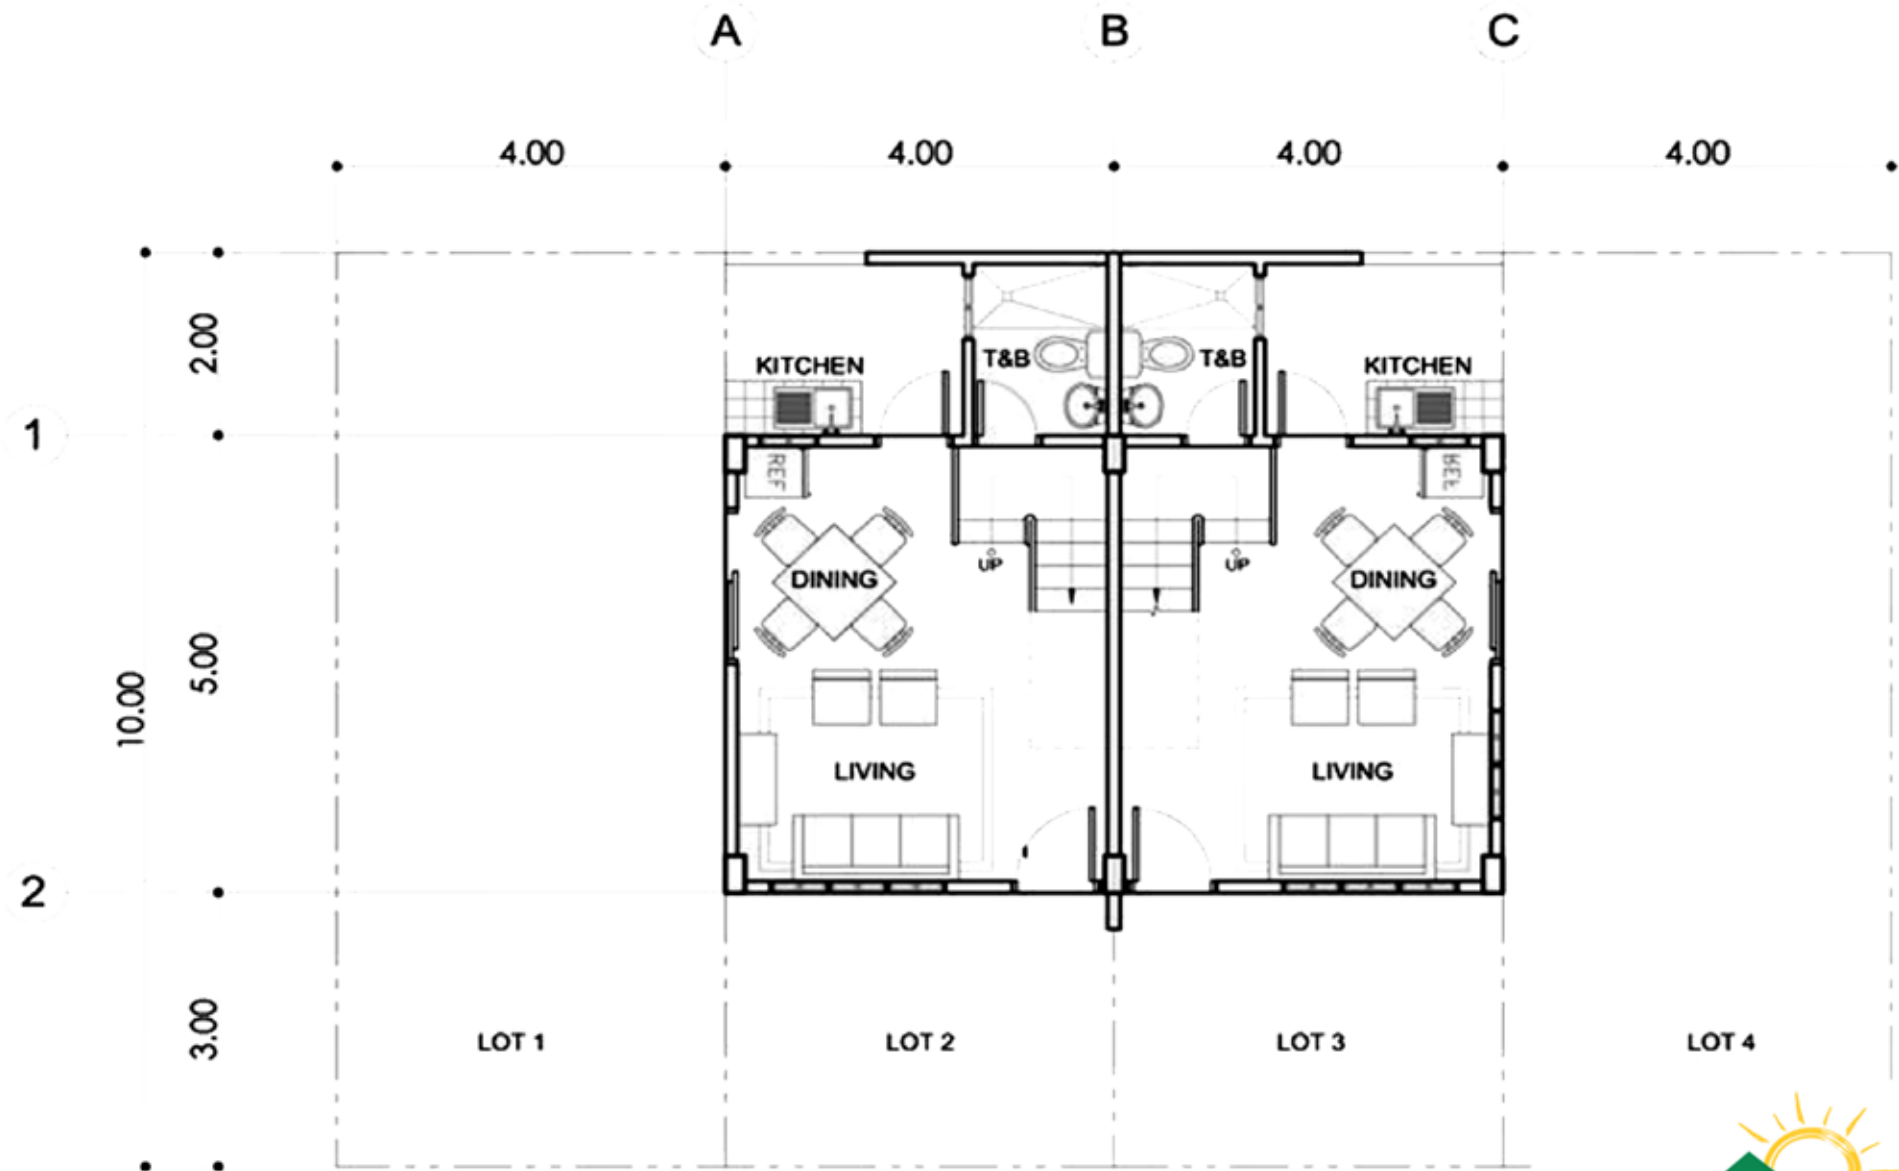

## The VILLAS

- *2-Storey*
- *Floor Area of 48 sq.m.*
- *Minimum Lot Area of 40 sq.m.*
- *Complete Finish*
- *2 Bedrooms*
- *1 Toilet & Bath*
- *Living, Dining, Kitchen and Service Area*

*Mercedes Homes*  
SoroSoro Ilaya, Batangas City

GROUND FLOOR PLAN