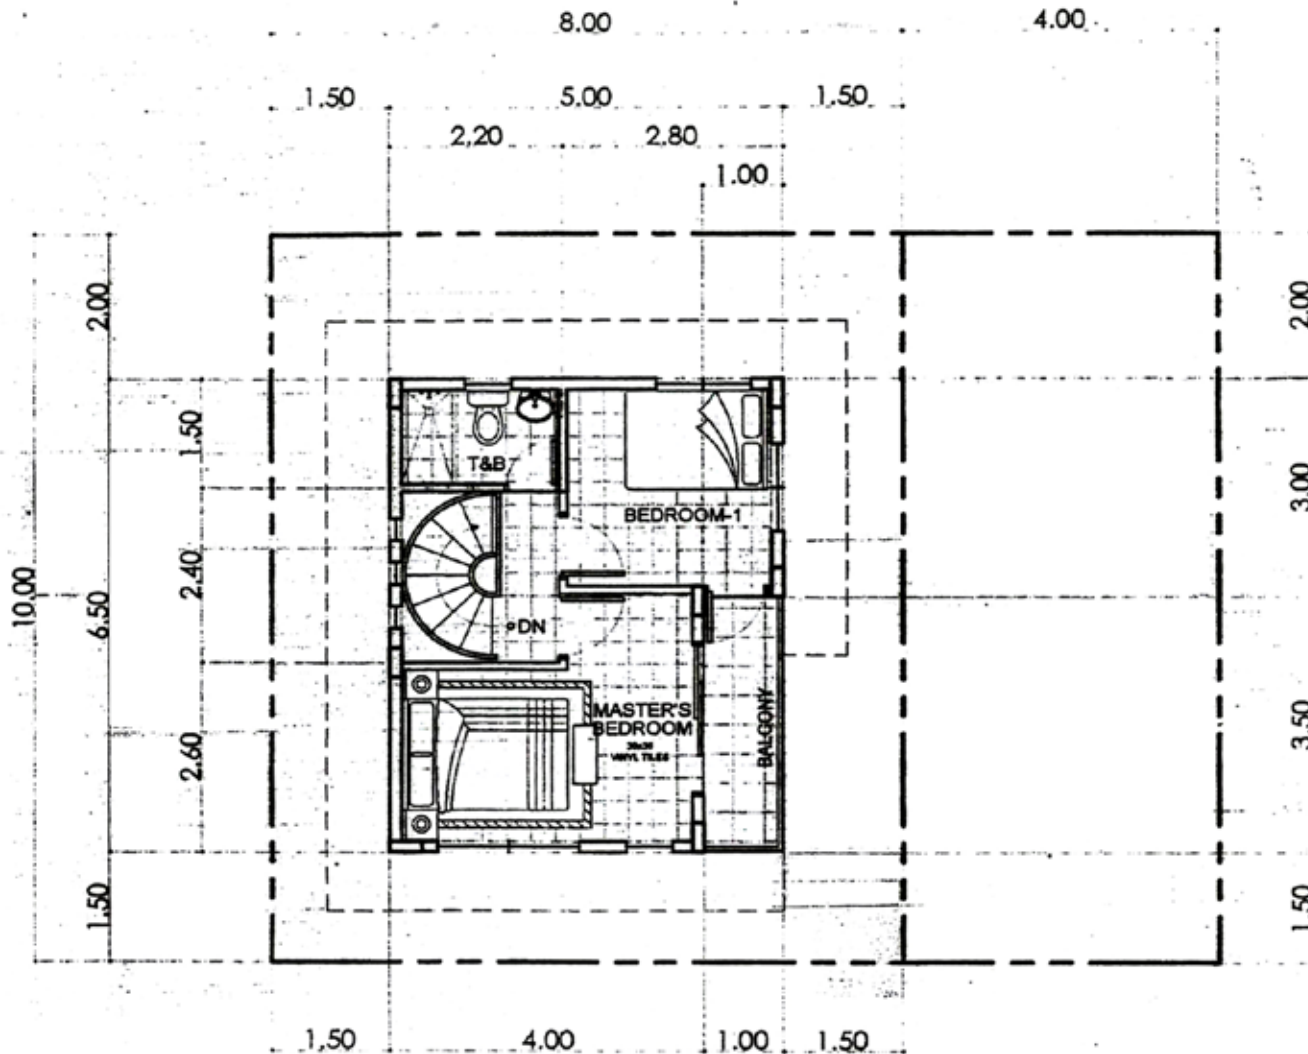

The MANORS

**Floor Area of 62 sq.m.
Minimum Lot Area of 72 sq.m.**

**Premium single homes come with
2 bed rooms, 2 toilets and baths,
balcony, carport and provision for
lanai. But, they don't come
with the usual high price.**

Mercedes Homes
SoroSoro Ilaya, Batangas City

GROUND FLOOR PLAN
29.00 sq.m.

SECOND FLOOR PLAN
32.50 sq.m.