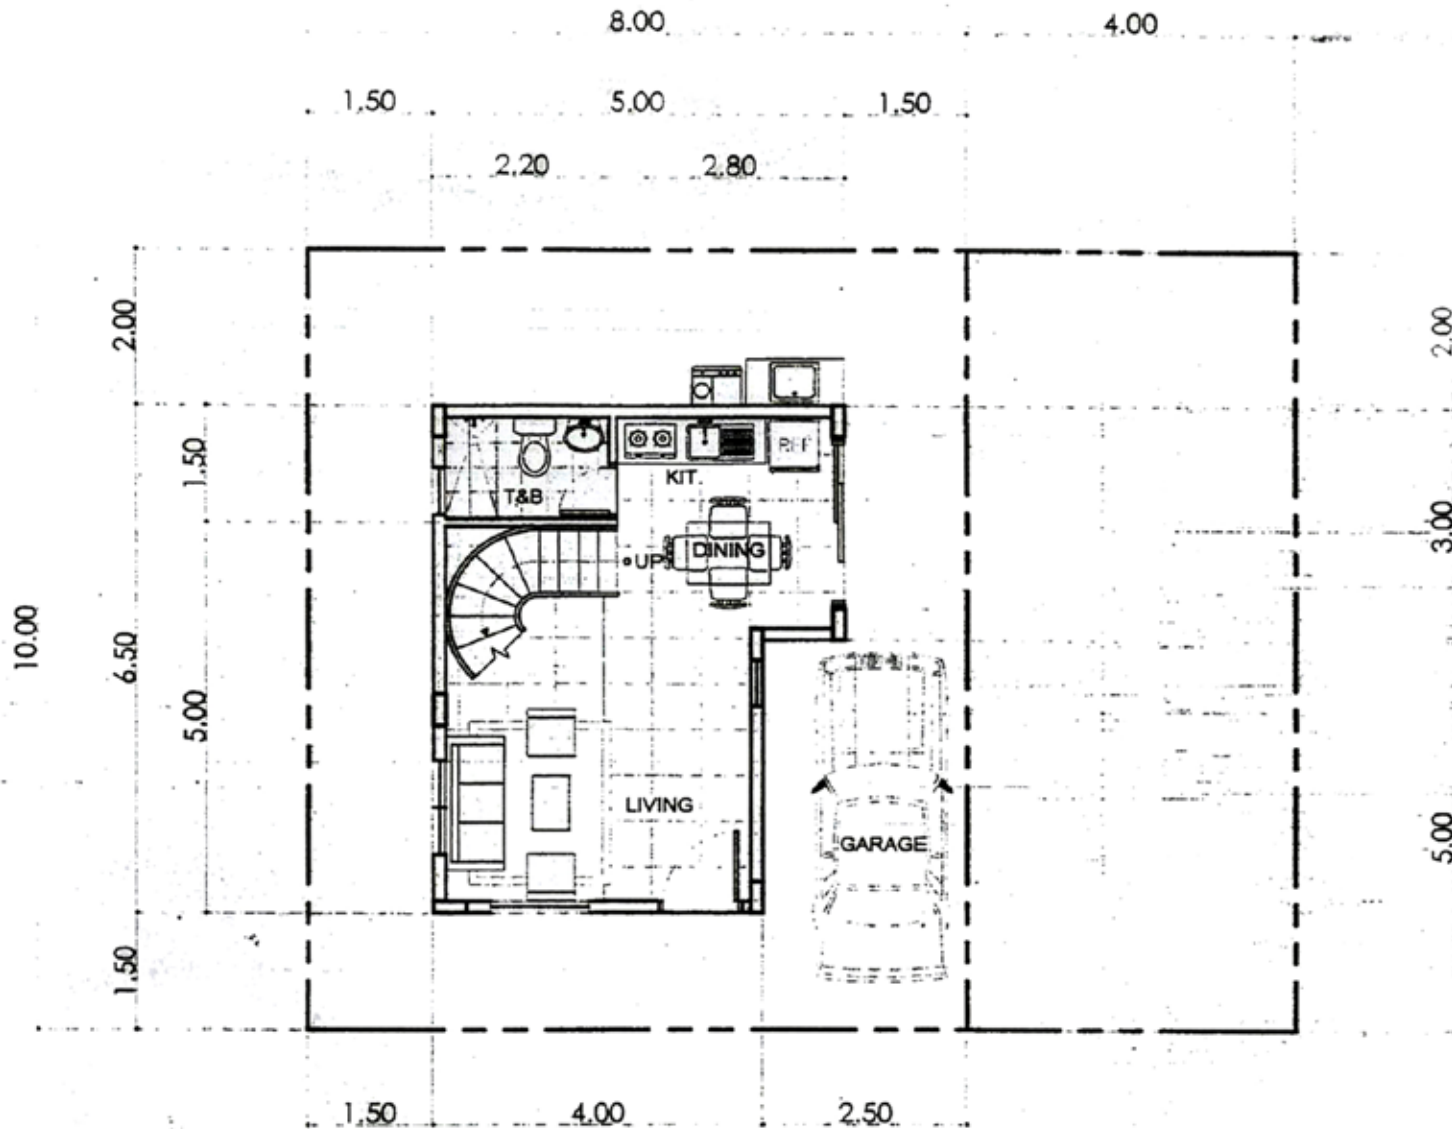

The MANORS

**Floor Area of 62 sq.m.
Minimum Lot Area of 72 sq.m.**

**Premium single homes come with
2 bed rooms, 2 toilets and baths,
balcony, carport and provision for
lanai. But, they don't come
with the usual high price.**

Mercedes Homes
SoroSoro Ilaya, Batangas City

GROUND FLOOR PLAN
29.00 sq.m.

SECOND FLOOR PLAN
32.50 sq.m.